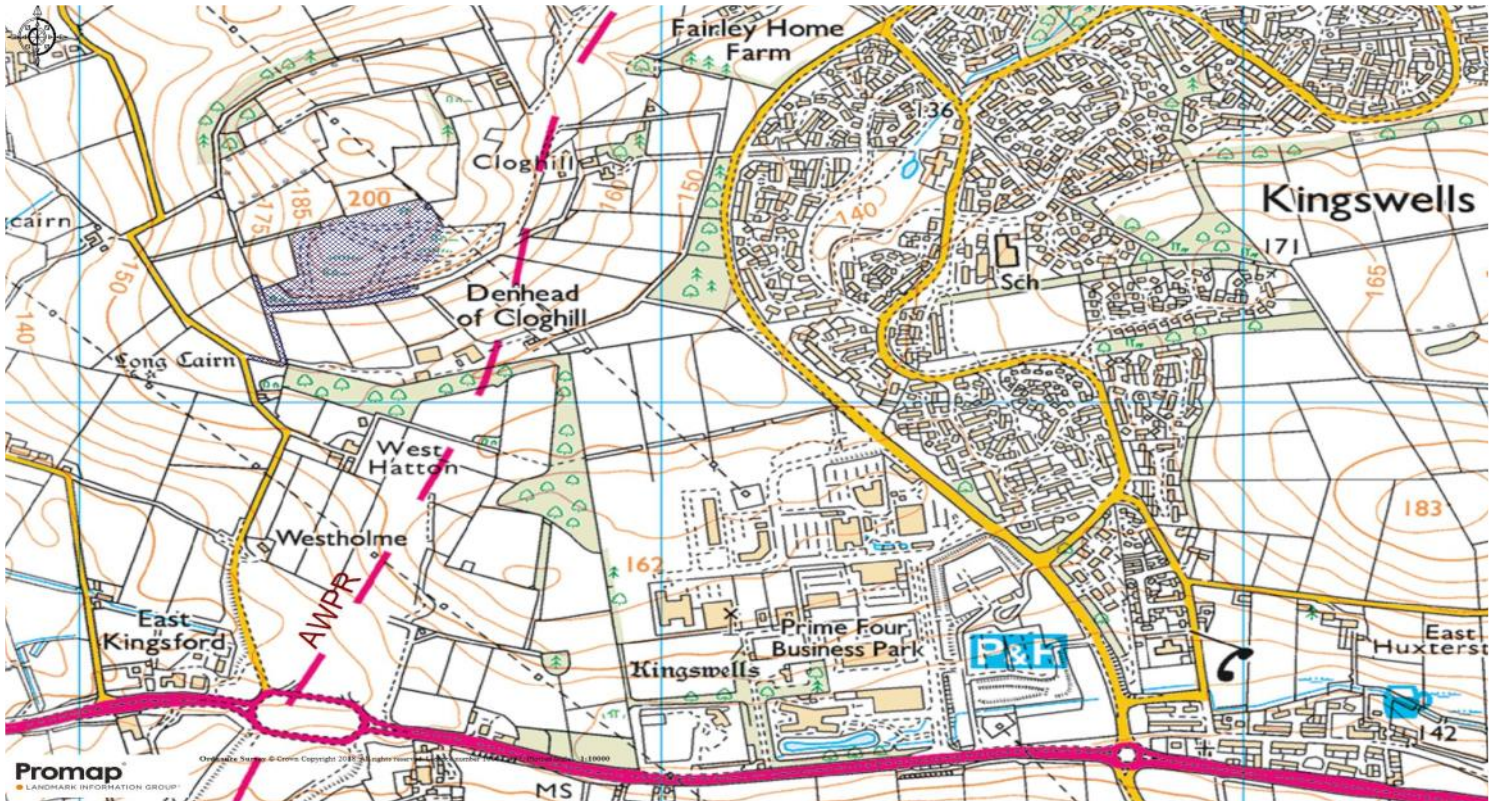

ABERDEEN
&
NORTHERN
ESTATES

FOR SALE

www.anestates.co.uk

Whilst every care has been taken in the preparation of these particulars,
they are not warranted and will not form part of any contract.